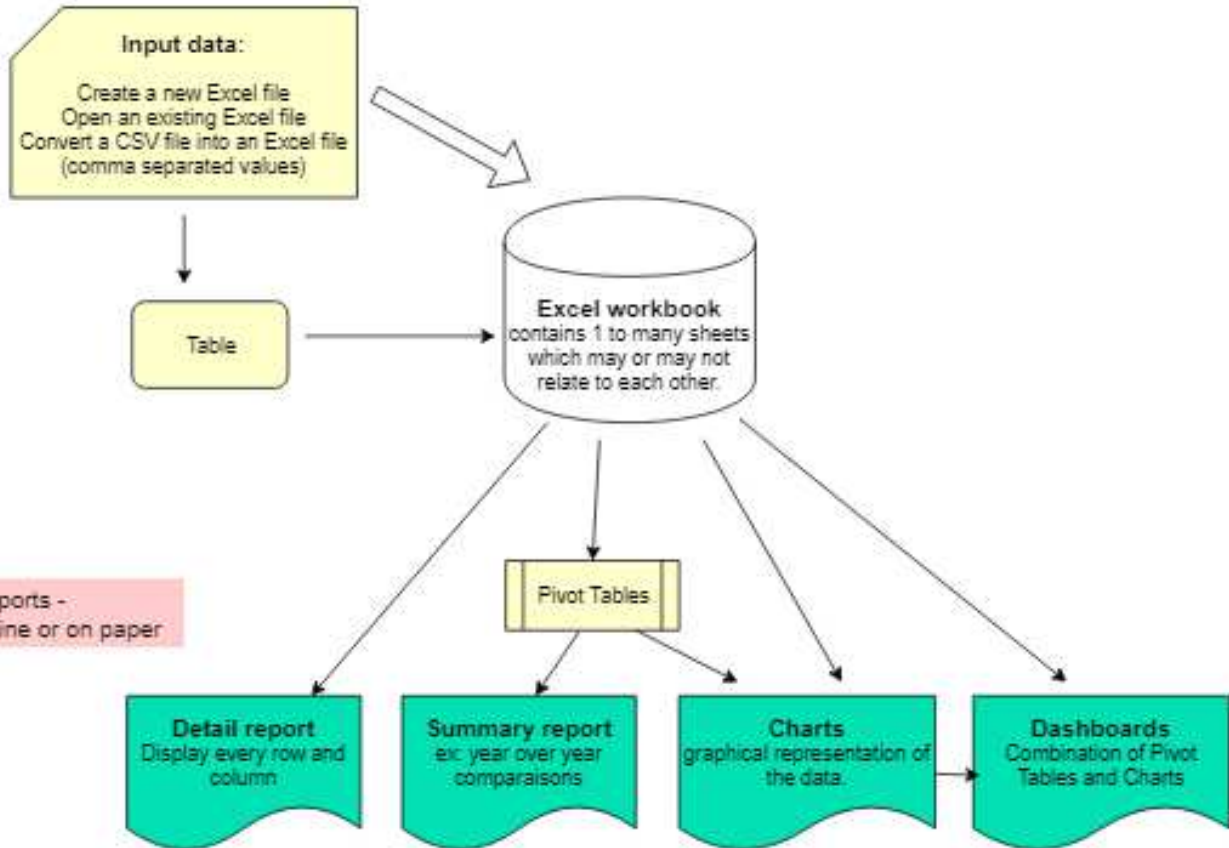

Excel

Overview of Excel's tools and features, and how they relate to each other.

Reports -
online or on paper

Summary report: 2018

Year	Jan	Feb	Mar	Apr	May	Jun	Jul	Aug	Sep	Oct	Nov	Dec	Total
2018	10	15	20	25	30	35	40	45	50	55	60	65	450

Sum of City

Go to dot	71
Smores	22
Samples	24
Bovermath/Anlay	46
Ernest	4
Tapadrops	72
7th Milk	40
Forsee-Radio	21
Theloh	33
Grand Total	413